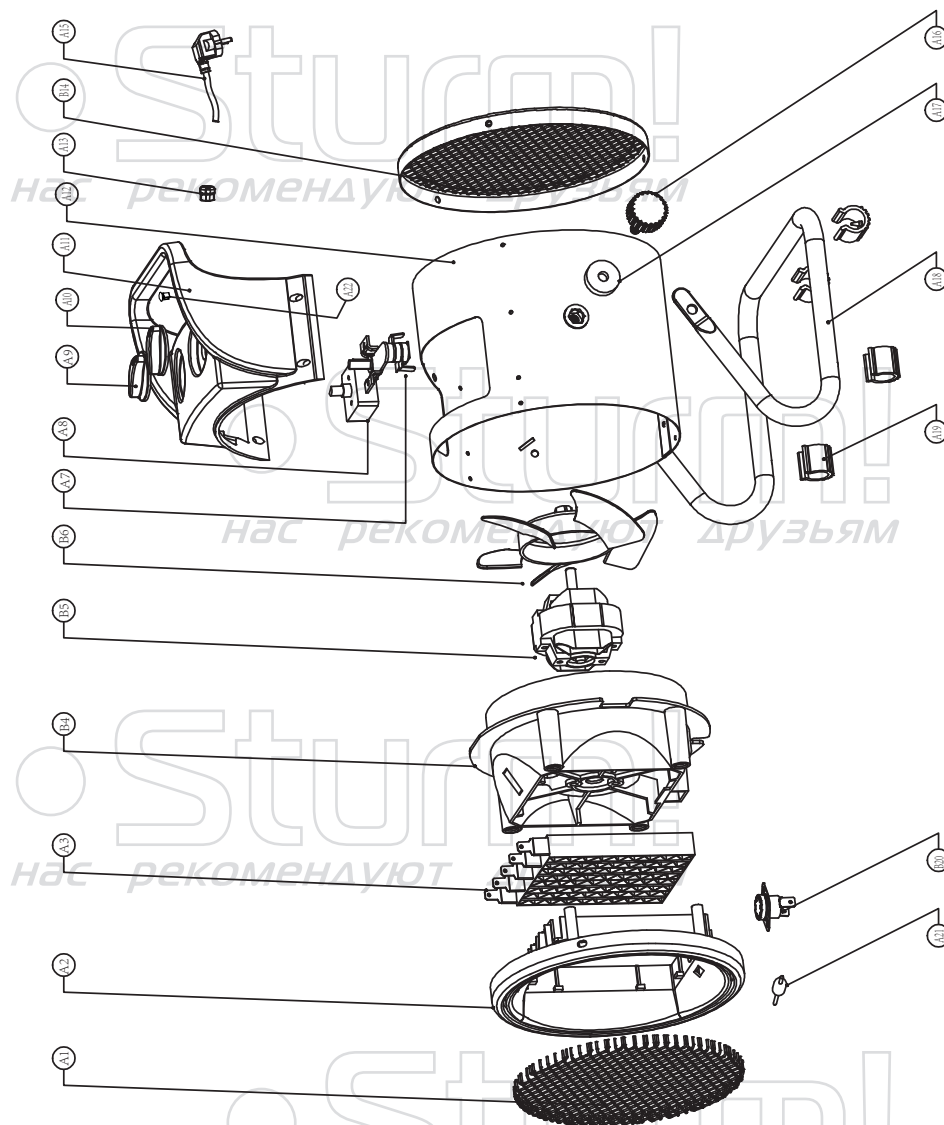

FH2022C

NO.	DESCRIPTION
A1	Front grill
A2	Air outlet shutterFixed ring
A3	PTC heating element
B4	Air flue
B5	Motor
B6	Fan
A7	Ad justable Thermostat
A8	Rotary switch
A9	Switch knob
A10	Thermostat Knob
A11	Controal box
A12	out casing
A13	Cable fasterner
B14	Back grill
A15	Power cord
A16	Screw
A17	Rubber gasket
A18	Steel pipe
A19	Feet
B20	self-resetting Thermostat
A21	Metal thermal protection
A22	Indicator lamp cover

RU-ST20220201
VER:3.1

нас рекомендуют друзья

нас рекомендуют друзья